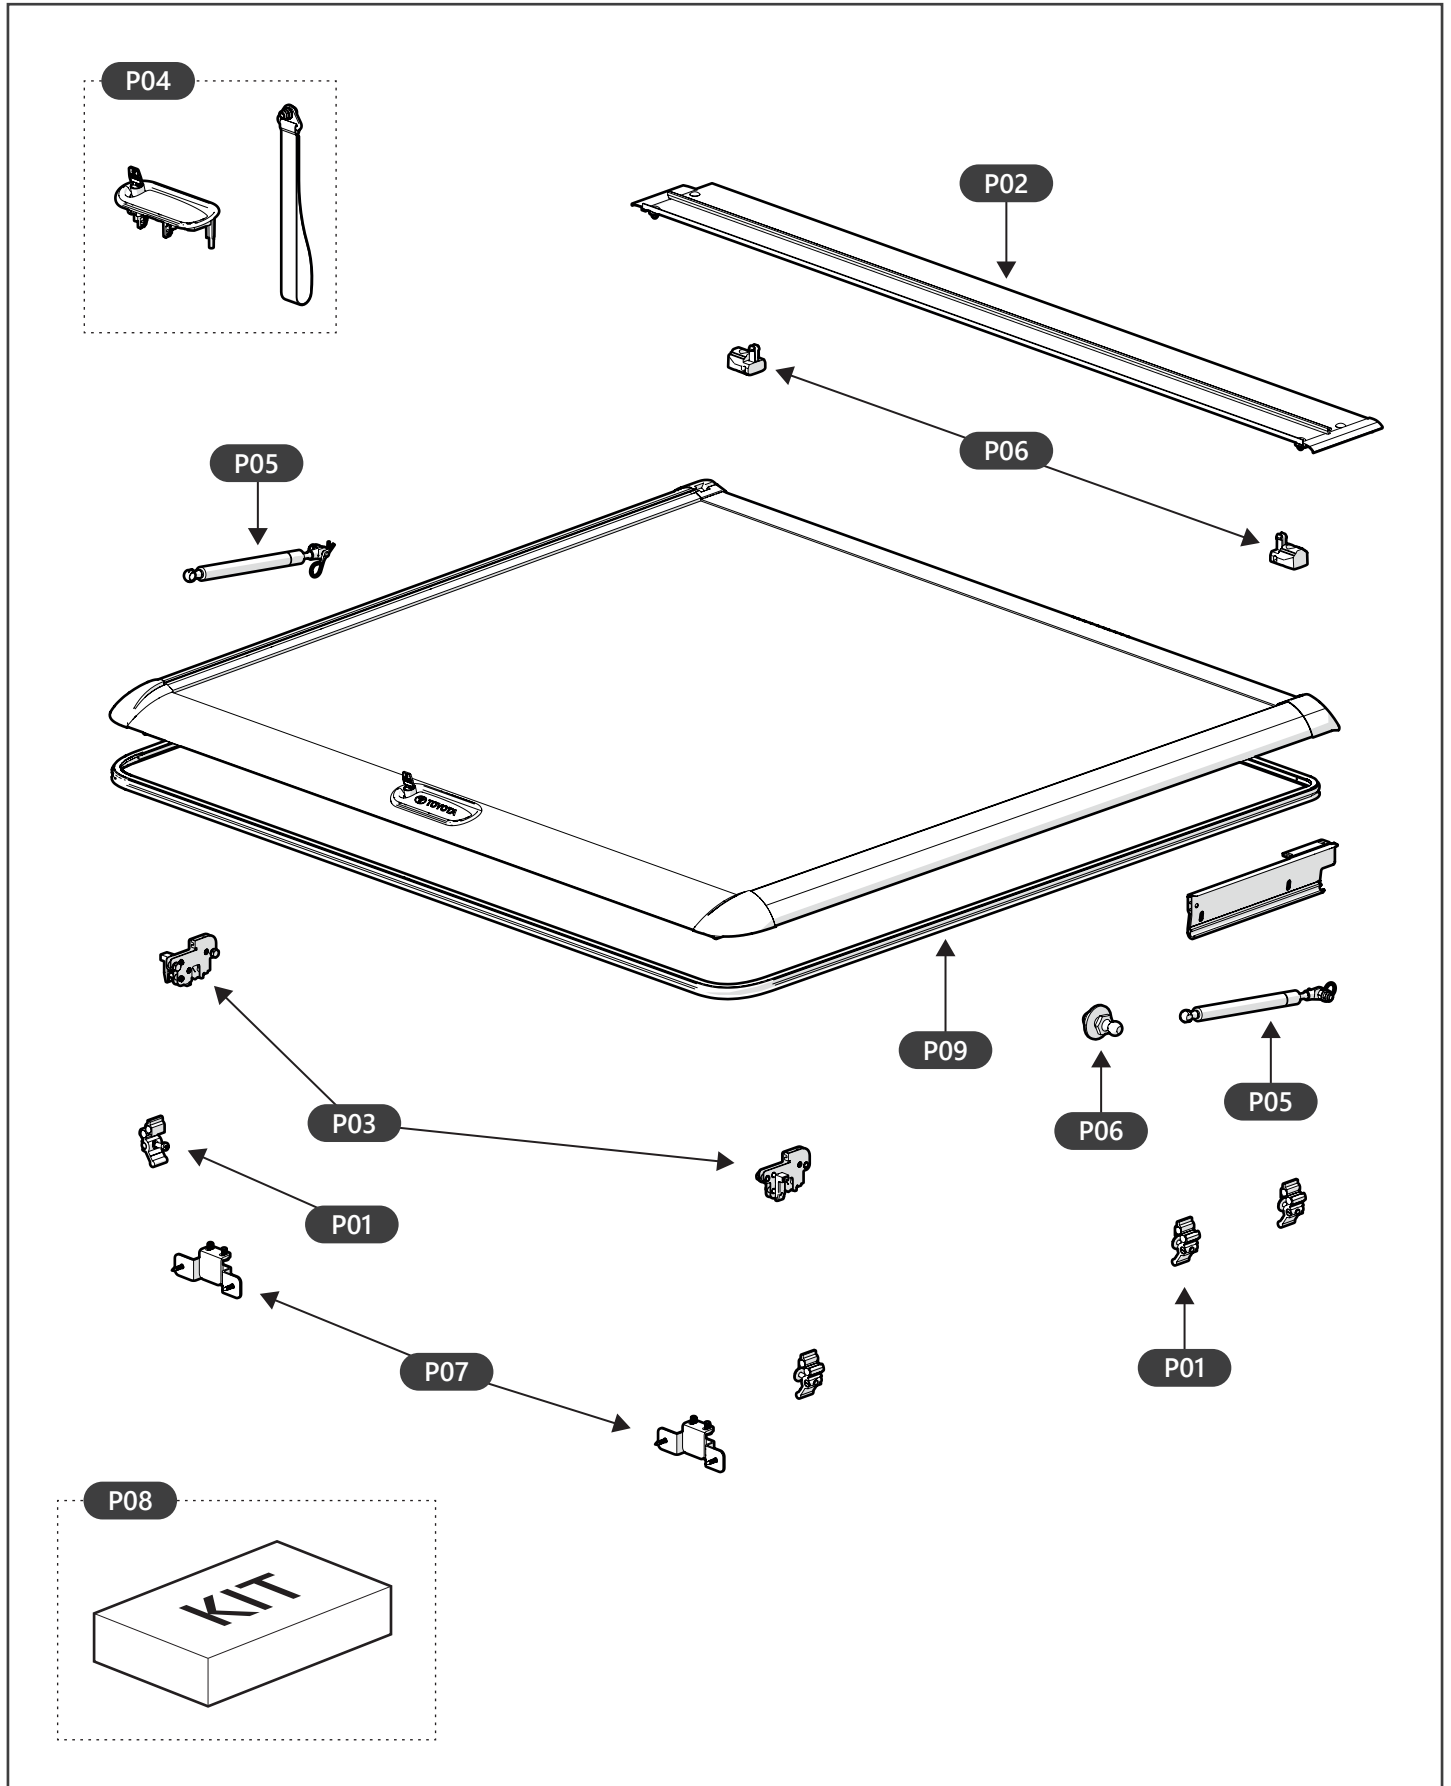

Mountain Top 2

Spare parts

Mountain Top 2

Spare parts

P01

P01aF (front) x 1
P01aR (rear) x 1
TOYOTA (Original)

P01b x 1
NISSAN

P01c x 1
ISUZU

x 6

x 24

x 2

x 2

x 8

x 2

5 x 1m

The contents of the kit may vary for different car models